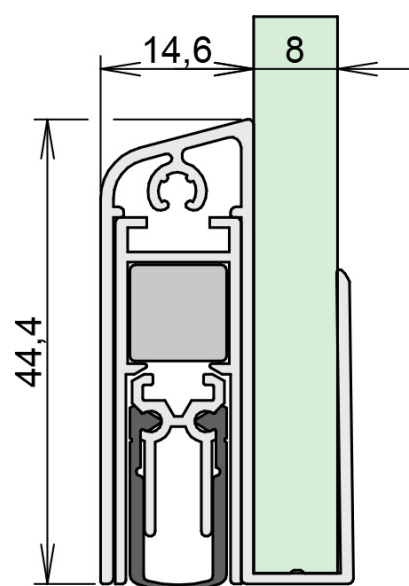

Schall-Ex® GS-8

DETAILS

Articlenumber	1-407
Function	hinged door
Türenmaterial	glass
Application	interior door
Usage	sound protection, smoke protection, accessibility

TECHNICAL DATA

Width	14.6 mm
Height	44.5 mm
Min. delivery length	235 mm
Max. delivery length	1333 mm
Thickness of glass	8 mm
Standard length	708, 833, 958, 1083, 1208 mm
max. travel	11 mm
Actuation	single-sided
Actuator	actuator
Outerprofile	aluminium
Surface	silver anodized (C-0)
Sealingprofile	silicone, self-extinguishing

FITTING

Fixing	glude glue/ silicon transpaent

EXAMINATIONS AND CERTIFICATES

Sound	yes
Permanent function IM	yes
Mio Certificate	yes
Leakage rate certificate	yes
Barrier free	yes
EPD	yes