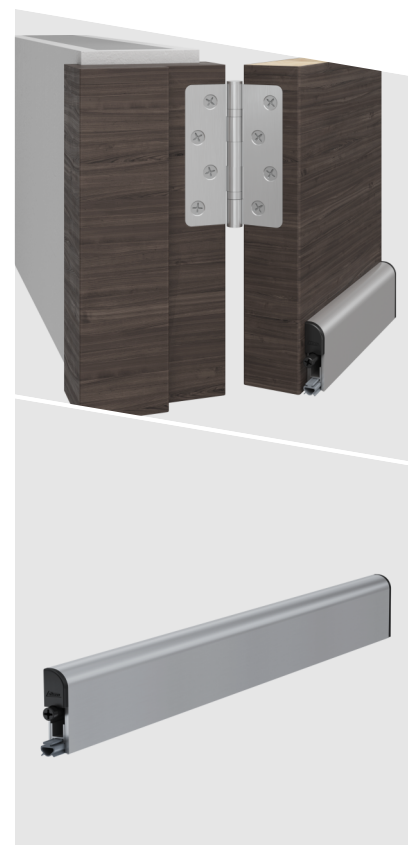

M-12 FS silver

DETAILS

Articlenumber	1-742
Function	hinged door
Türenmaterial	timber, metal, PVC
Application	interior door
Usage	sound protection, accessibility

TECHNICAL DATA

Width	13 mm
Height	49 mm
Min. delivery length	320 mm
Max. delivery length	1200 mm
max. travel	11 mm
Actuation	single-sided
Actuator	actuator
Outerprofile	aluminium
Surface	silver anodized (C-0)
Sealingprofile	TPE

FITTING

Fixing	FS - surface mounted